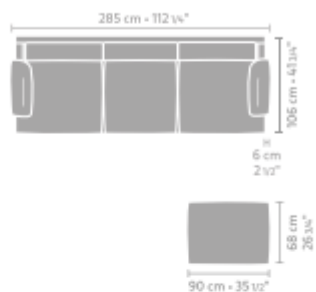

DIMENSIONS

DIMENSIONS

CONFIGURATION 1

- 4 seater
- Ottoman

CONFIGURATION 2

- 2.5 seater arm L
- Longchair small arm R

CONFIGURATION 3

- 3 seater arm L
- Longchair arm R