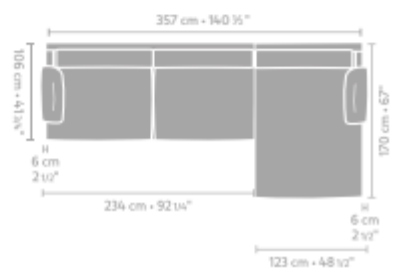

DIMENSIONS

DIMENSIONS

CONFIGURATION 1

- 4 seater
- Ottoman

CONFIGURATION 2

- 2.5 seater arm L
- Longchair small arm R

CONFIGURATION 3

- 3 seater arm L
- Longchair arm R