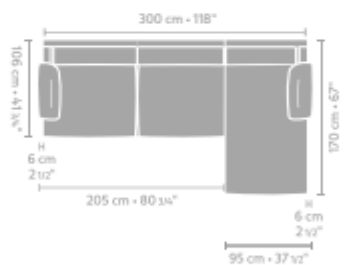

DIMENSIONS

DIMENSIONS

CONFIGURATION 1

- 4 seater
- Ottoman

CONFIGURATION 2

- 2.5 seater arm L
- Longchair small arm R

CONFIGURATION 3

- 3 seater arm L
- Longchair arm R