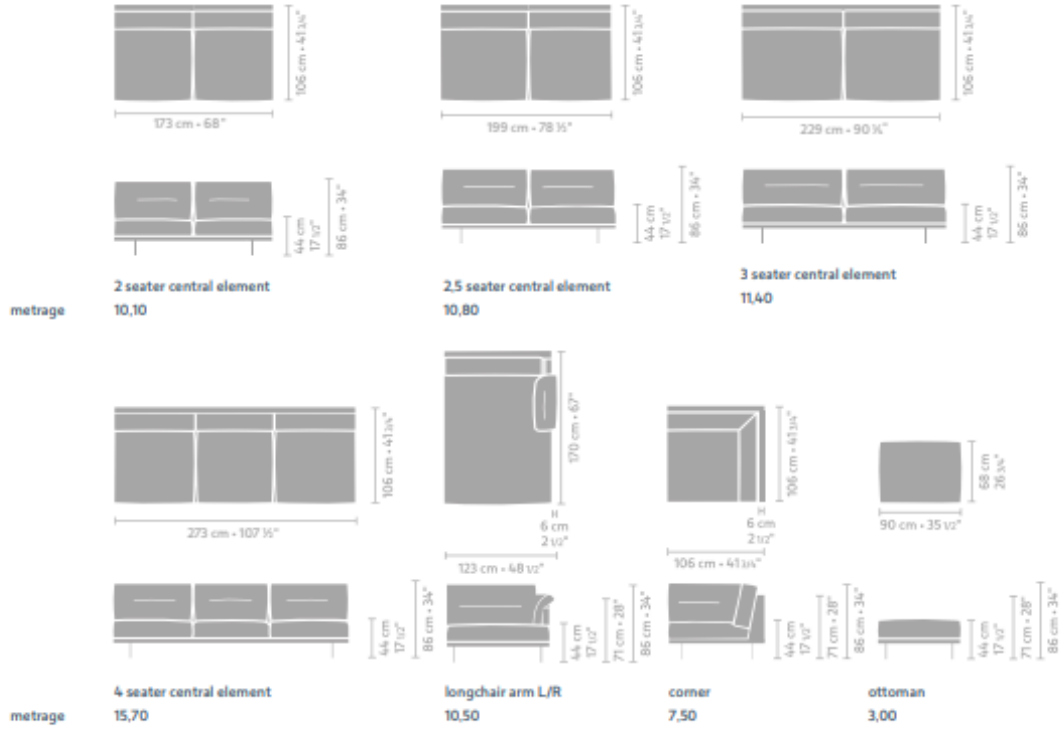

DIMENSIONS

DIMENSIONS

CONFIGURATION 1

- 4 seater
- Ottoman

CONFIGURATION 2

- 2.5 seater arm L
- Longchair small arm R

CONFIGURATION 3

- 3 seater arm L
- Longchair arm R